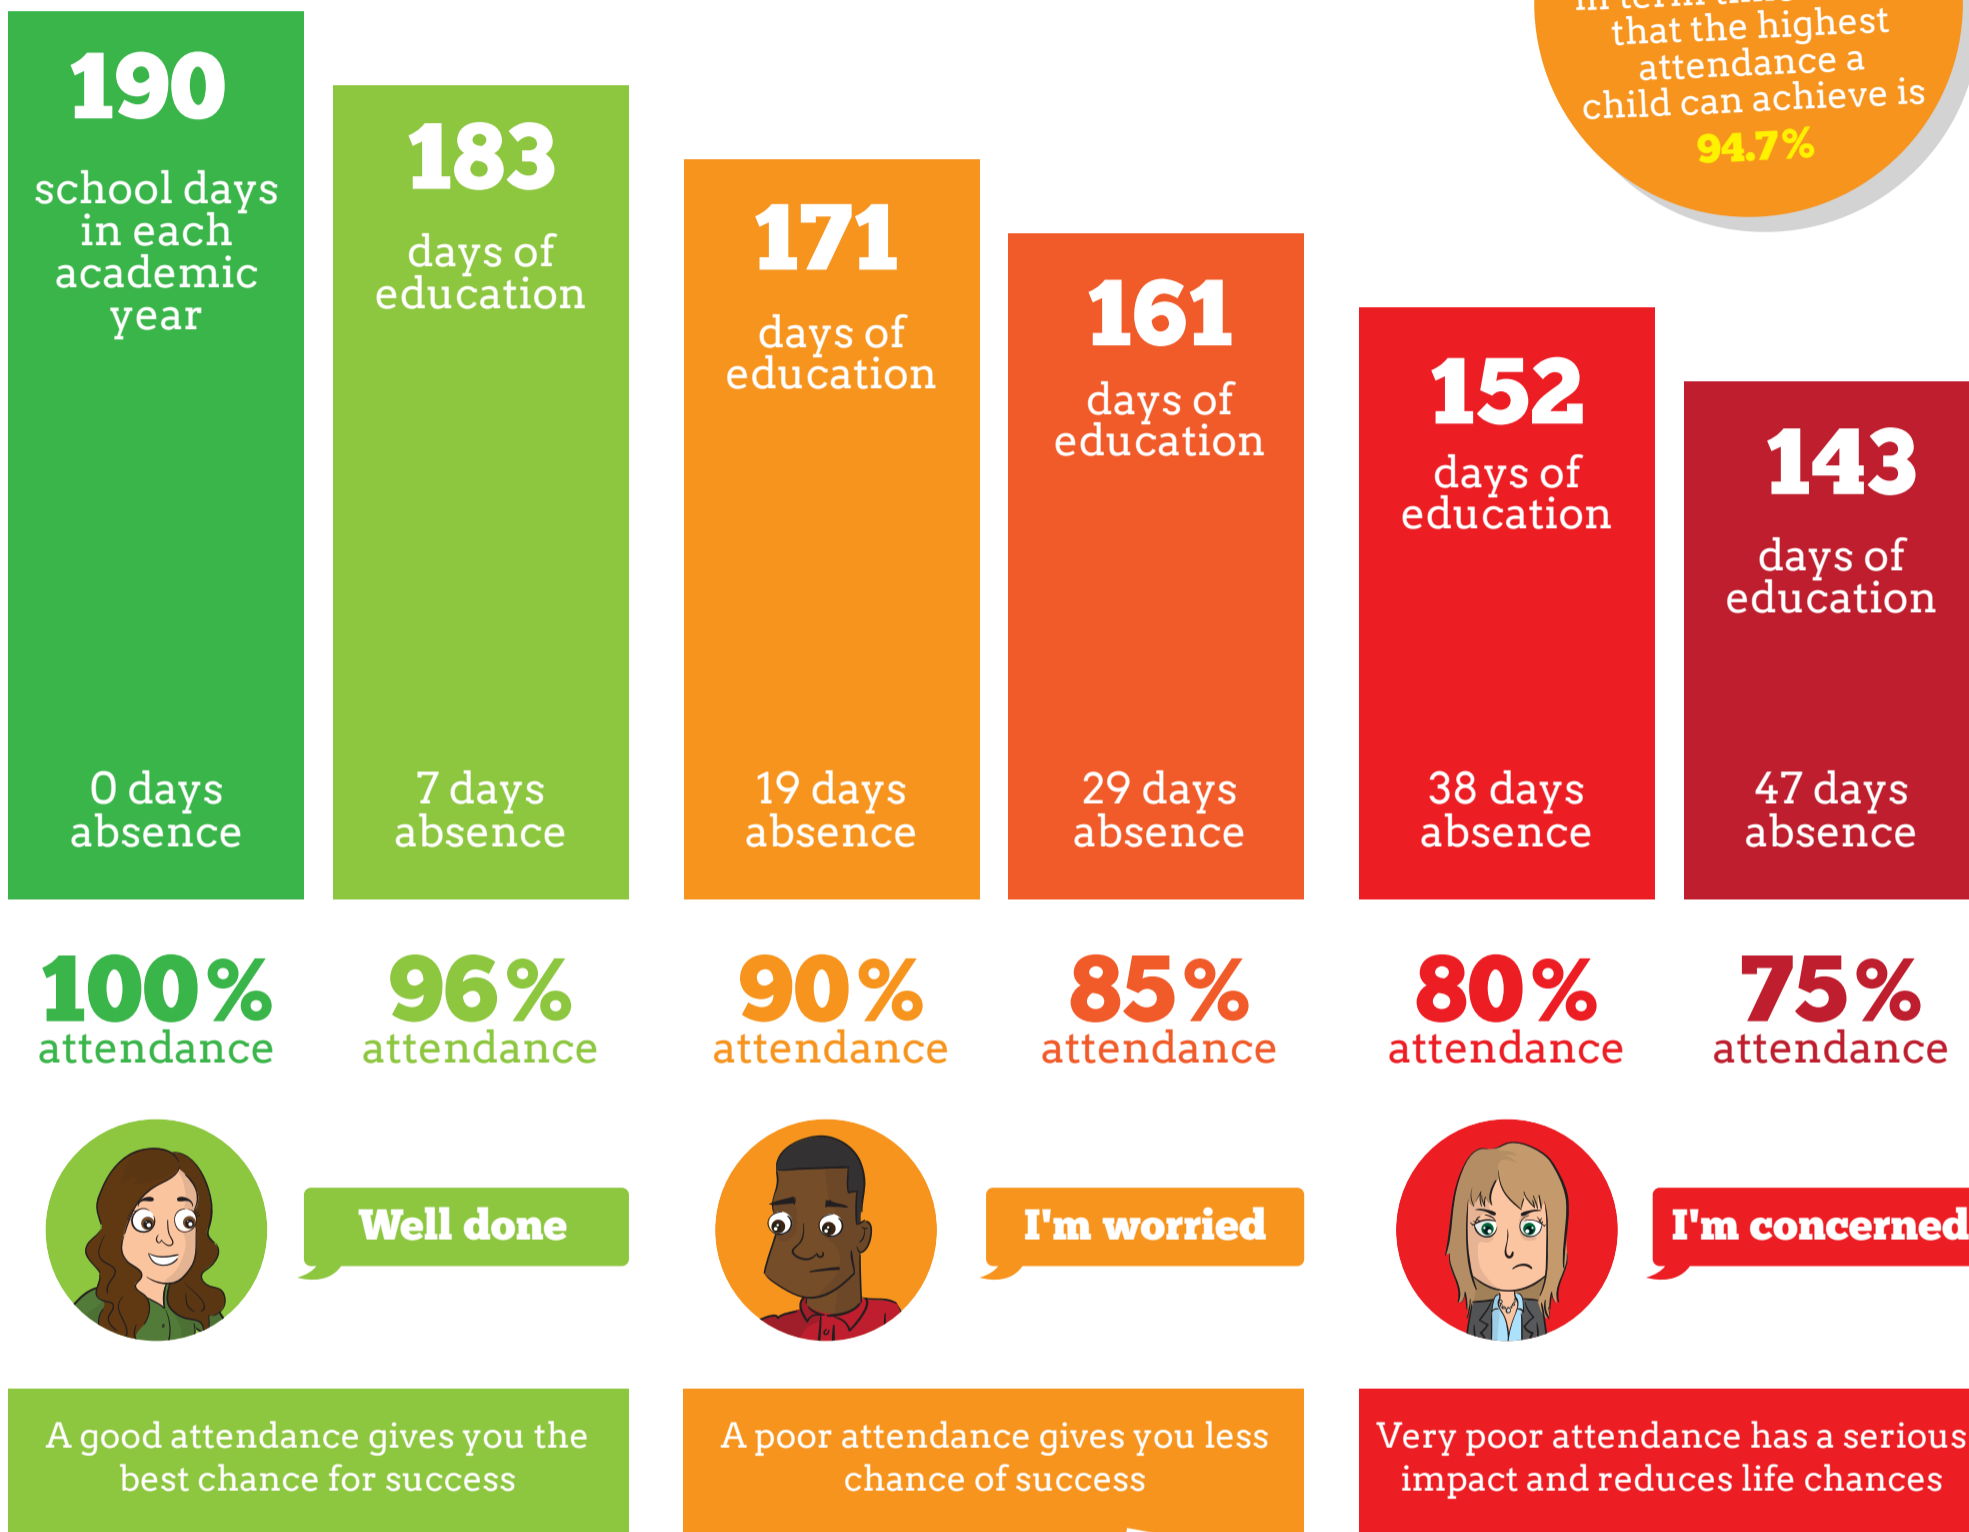

Good Attendance means...

Being in school at least 96% of the time
or 183 to 190 days

Remember

Your education is important - don't miss out!

Did you know?

A two week holiday in term time means that the highest attendance a child can achieve is **94.7%**

There are **365** days in a calendar year

175 days are **not** spent at school*

*So there's plenty of time for shopping, holidays and appointments!

To play, create, learn and grow, please visit: www.samandsammie.com