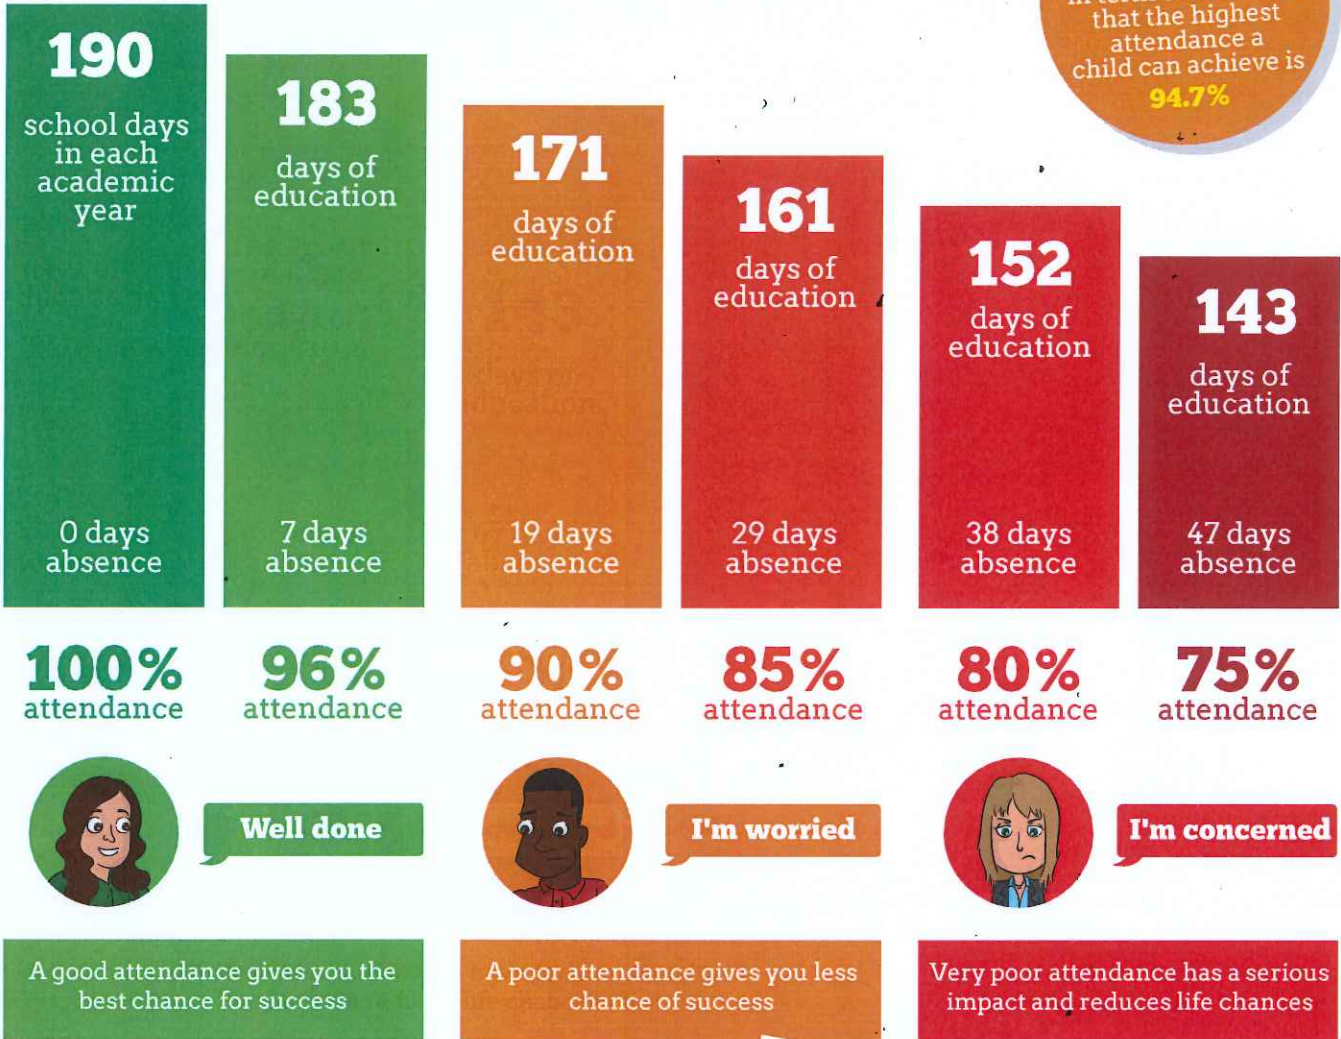

Good Attendance means...

Being in school at least 96% of the time
or 183 to 190 days

Remember

Your education is important - don't miss out!

Did you know?

A two week holiday in term time means that the highest attendance a child can achieve is **94.7%**

There are **365** days in a calendar year

175 days are **not** spent at school*

*So there's plenty of time for shopping, holidays and appointments!

To play, create, learn and grow, please visit: www.samandsammie.com